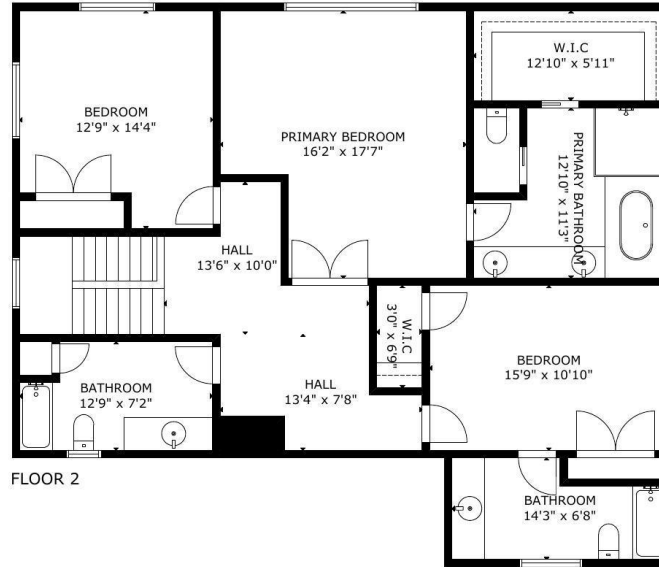

FLOOR 1

FLOOR 2

GROSS INTERNAL AREA
 TOTAL: 3,068 sq.ft
 FLOOR 1: 1,728 sq.ft, FLOOR 2: 1,340 sq.ft
 EXCLUDED AREA: GARAGE: 492 sq.ft, DECK: 306 sq.ft
 SIZE AND DIMENSIONS ARE APPROXIMATE, ACTUAL MAY VARY